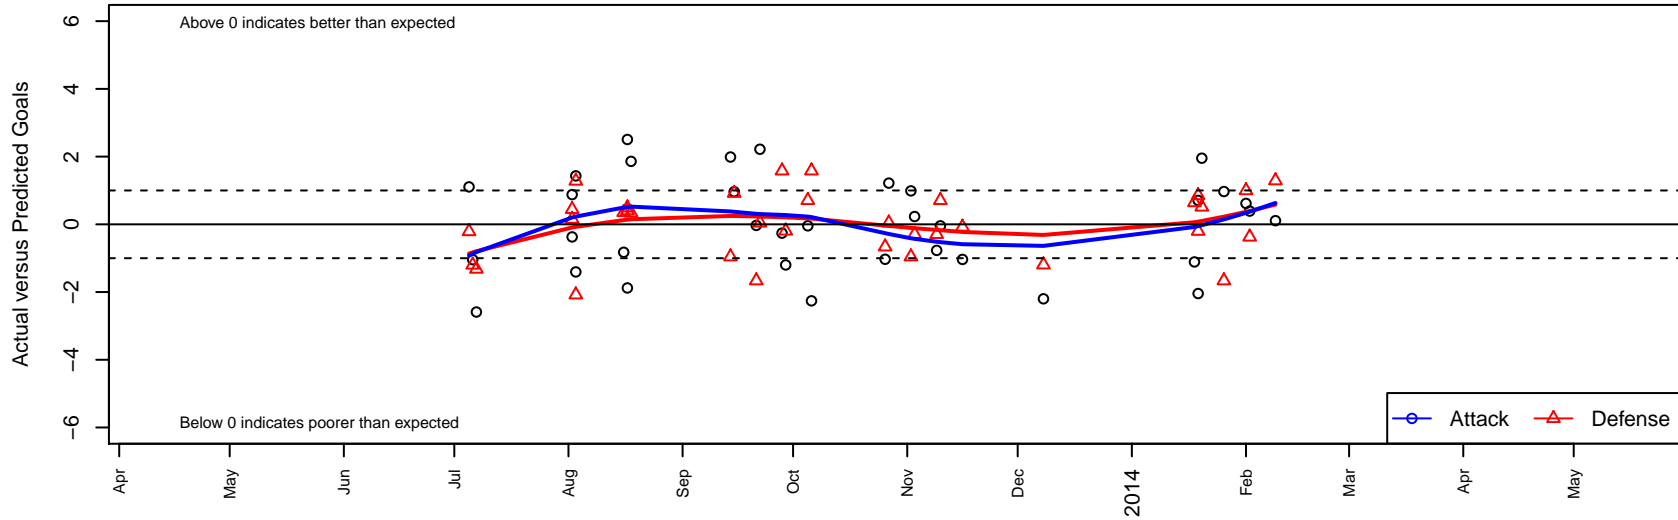

SSC Shadow A B96

Spokane SC Shadow
 Spokane, WA
 B96 total strength=1788
 attack=37.56 defense=25.16
 fall league = RCL B96 Div 2
 notes= Johnson 2013
 alt names used:
 SSC Shadow A B96
 SPOKANE SHADOW B96-A (WA)
 SSC Shadow B96-A
 Spokane Shadow [B96]
 SSC Shadow B 96 A – Johnson
 SSC Shadow B96A Johnson

Venues played:
 Sounders FC Cup BU17
 Denver Cup BU18-19
 Les Schwab NW Cup U19 U19
 RCL B96 Div 2
 Portland Winter Showcase U17
 WYS Championship B96

SSC Shadow A B96
 Dots are actual minus expected GF (blue circles) and GA (red triangles).
 Blue line is smoothed change in attack strength. Red is smoothed change in defense strength.